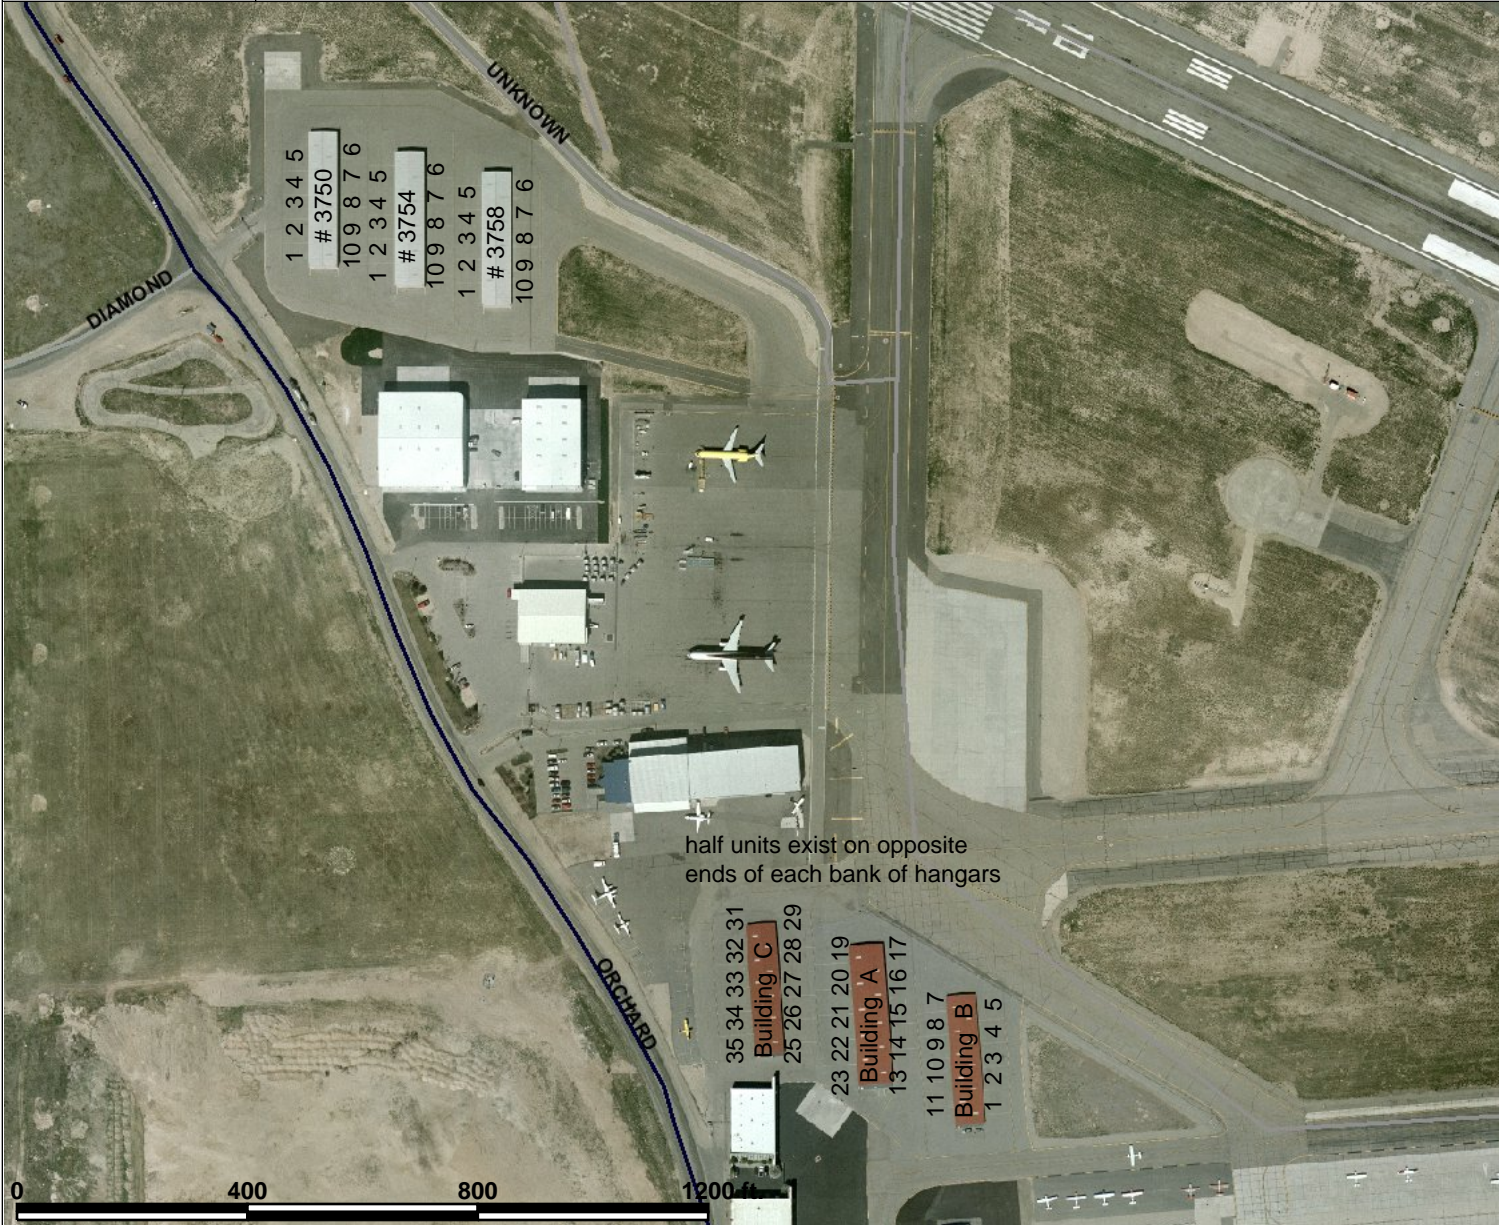

Boise Airport Shade Hangars

Legend

- Address Points**
 - Active Addresses
 - Proposed Addresses
- Roads**
 - UNKNOWN
 - INTERSTATE
 - LOCAL
 - MAJOR COLLECTOR
 - MINOR ARTERIAL
 - PARKS
 - PRINCIPAL ARTERIAL
 - PRIVATE
 - SECTION LINE
- Railroads**
- Water**
- Other City Limits**
 - Eagle
 - Garden City
 - Kuna
 - Meridian
 - Star
- 2010 Color Ortho Photos

Scale: 1:4,982

This map is a user generated static output from an Internet mapping site and is for general reference only. Data layers that appear on this map may or may not be accurate, current, or otherwise reliable. THIS MAP IS NOT TO BE USED FOR NAVIGATION.

T-Hangar Lease - Exhibit A

Legend

- Roads**
- UNKNOWN
 - INTERSTATE
 - LOCAL
 - MAJOR COLLECTOR
 - MINOR ARTERIAL
 - PARKS
 - PRINCIPAL ARTERIAL
 - PRIVATE
 - SECTION LINE
- Railroads**
-
- 2007 Color Ortho Photos

Scale: 1:4,000

This map is a user generated static output from an Internet mapping site and is for general reference only. Data layers that appear on this map may or may not be accurate, current, or otherwise reliable. THIS MAP IS NOT TO BE USED FOR NAVIGATION.